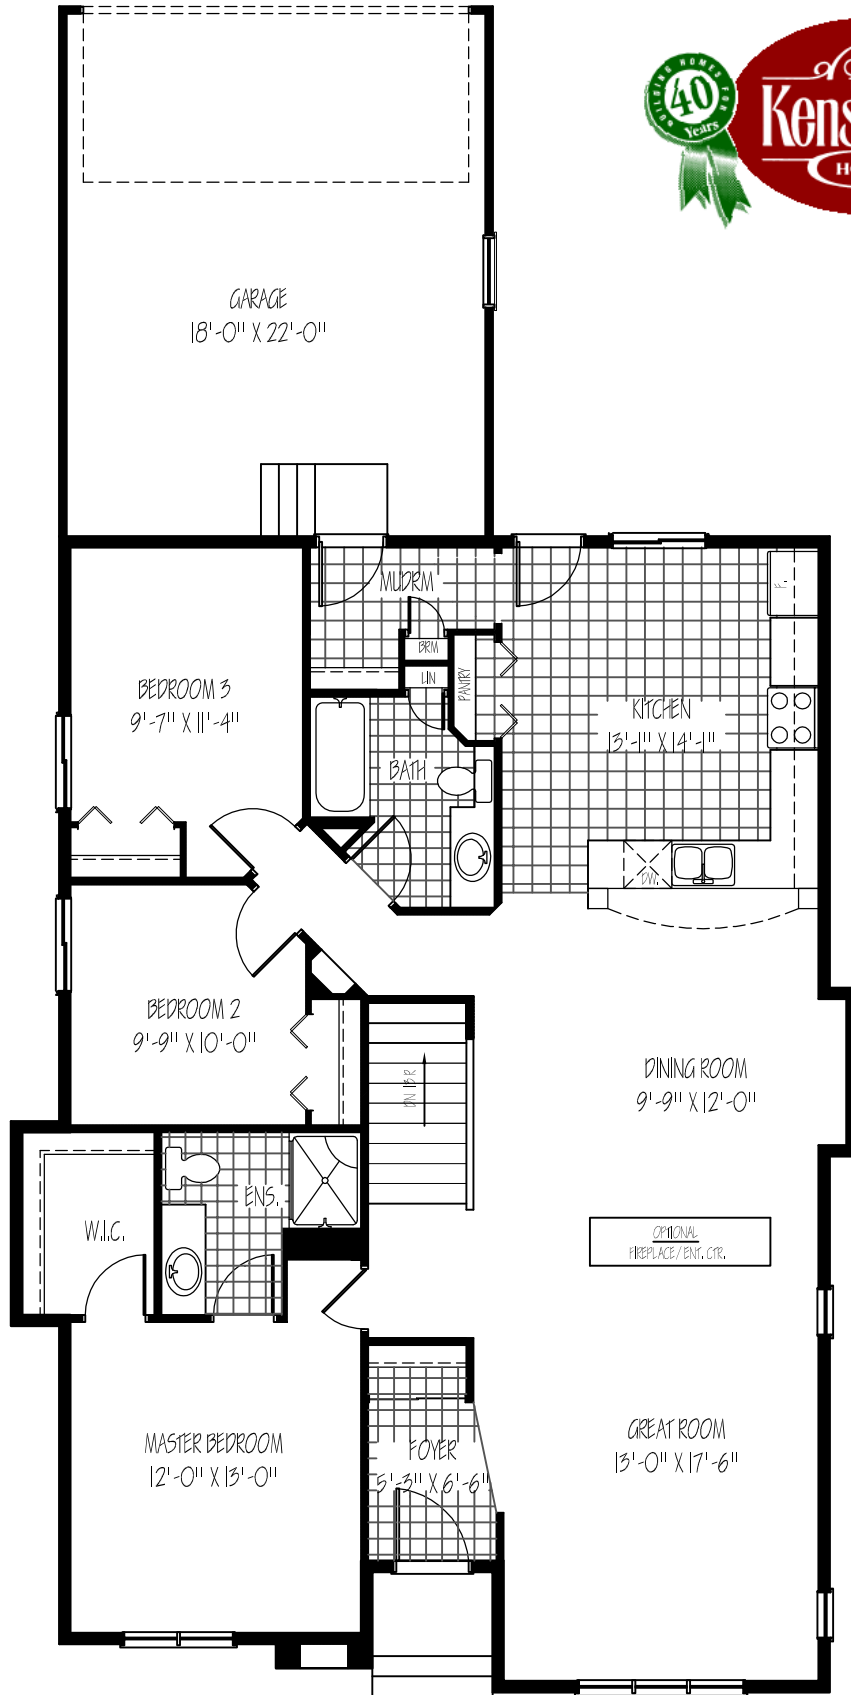

Home of Distinction

MAIN FLOOR PLAN

1510 SQ. FT.

Windsor
1510 Sq. Ft.

ARTIST'S CONCEPTION ONLY
MINOR VARIATIONS MAY OCCUR

260 08/08